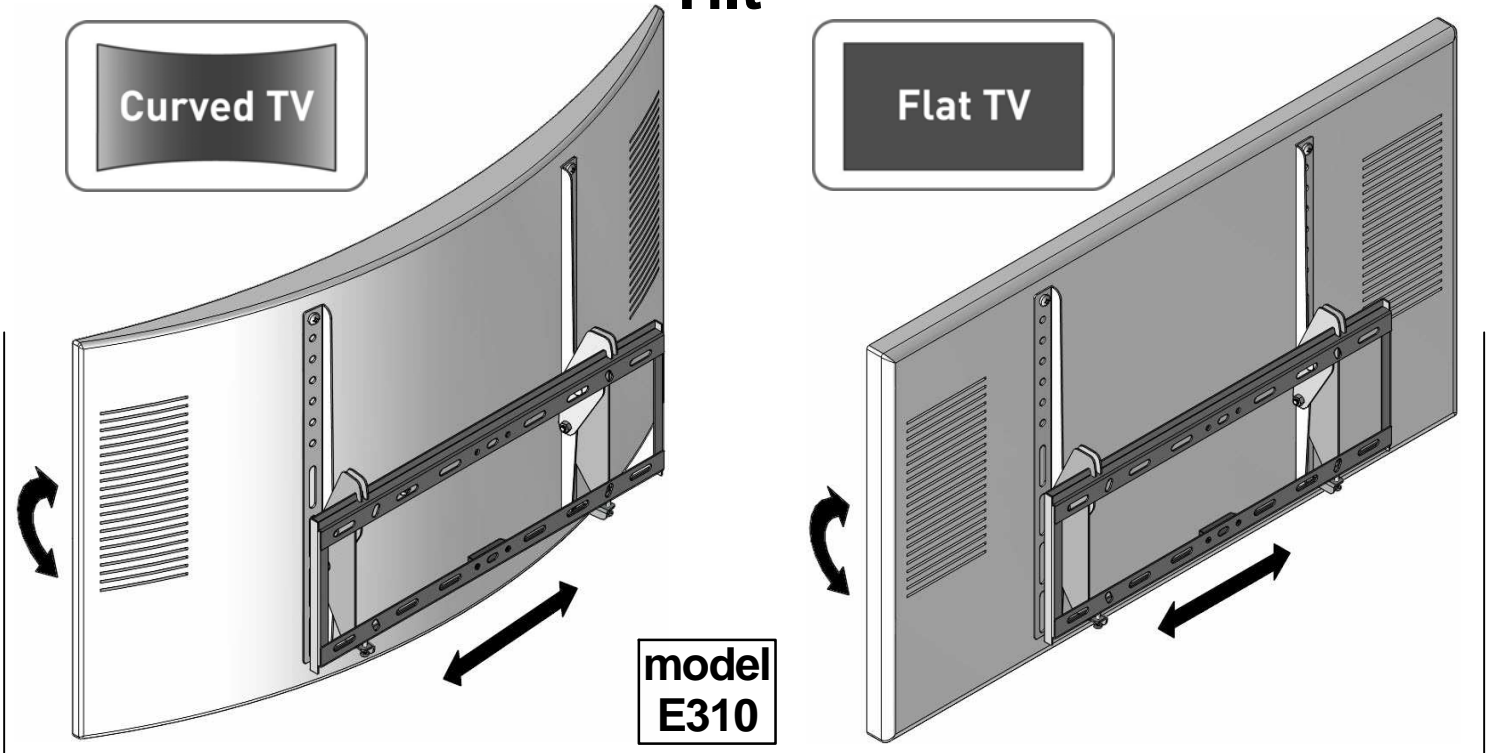

# Flat / Curved TV Wall Mount

Tilt

<b>TV Size</b>	<b>TV Weight</b>	
29" - 65"	US <b>Max</b> EU	
74cm - 165cm	110 lbs	50 kg

**CAUTION** - This Mount is intended for use only with the maximum weight as indicated. Using heavier products, might cause injury.