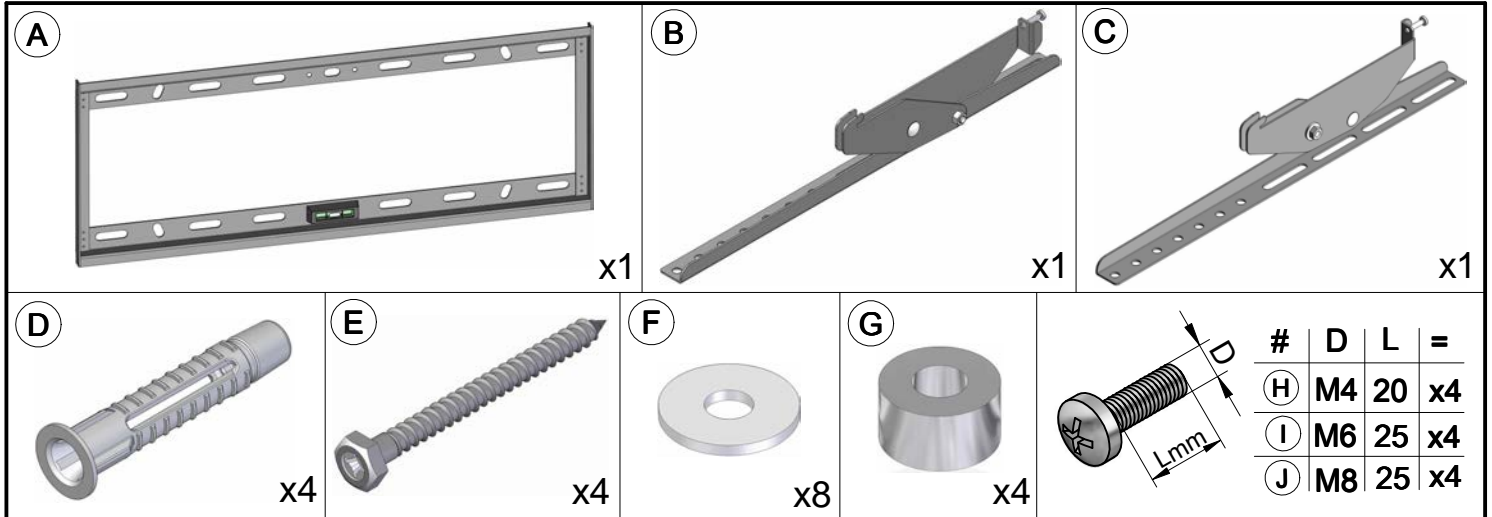

# Flat / Curved TV Wall Mount

Tilt

<b>TV Size</b>	<b>TV Weight</b>	
29" - 65"	US <b>Max</b> EU	
74cm - 165cm	110 lbs	50 kg

**CAUTION** - This Mount is intended for use only with the maximum weight as indicated. Using heavier products, might cause injury.