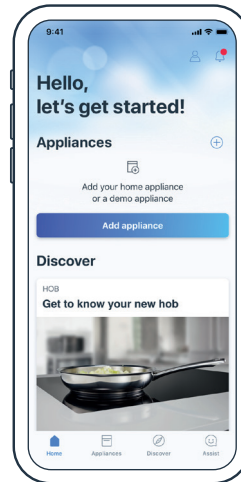

Quick Start Guide

Connect your hob with Home Connect today

1. 1 Download Home Connect app and follow the instructions

Selected benefits of Home Connect

- → Is the hob switched off? Check your appliance from anywhere via the app.
- → Choose from a great range of recipes and send the right settings to your hob.
- → Once your meal is ready, you will receive an app notification.

1. 2 Scan here to connect with the Home Connect app