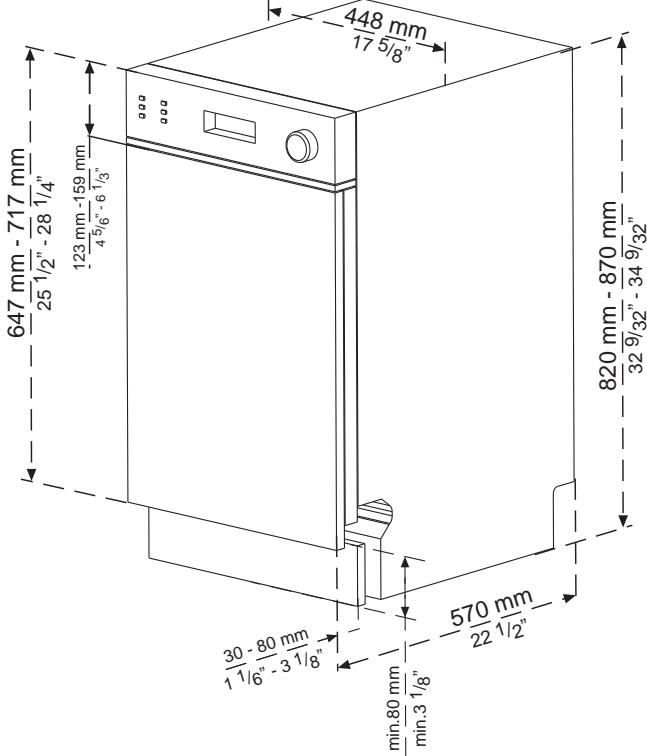

DISHWASHER INSTALLATION FOR CABINET

SEMI INTEGRATED SLIM TUB - 45 CM (18")

FULLY INTEGRATED SLIM TUB - 45 CM (18")