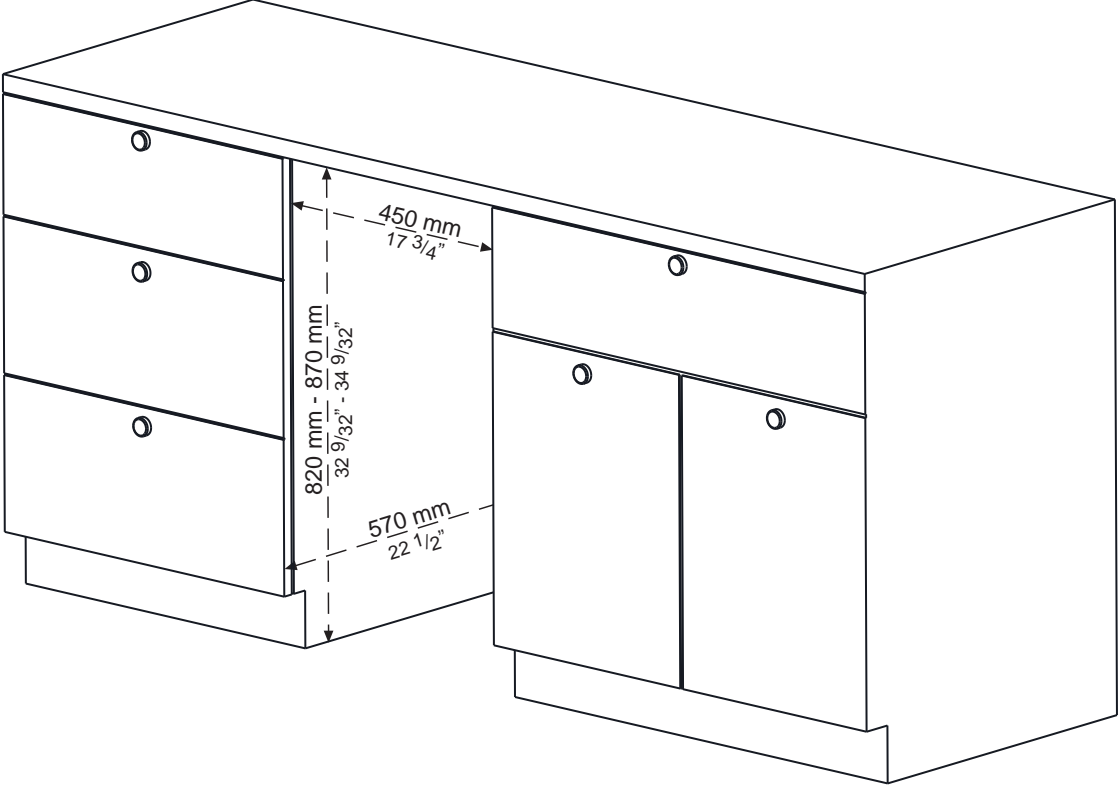

DISHWASHER INSTALLATION FOR CABINET

SEMI INTEGRATED SLIM TUB - 45 CM (18")

FULLY INTEGRATED SLIM TUB - 45 CM (18")